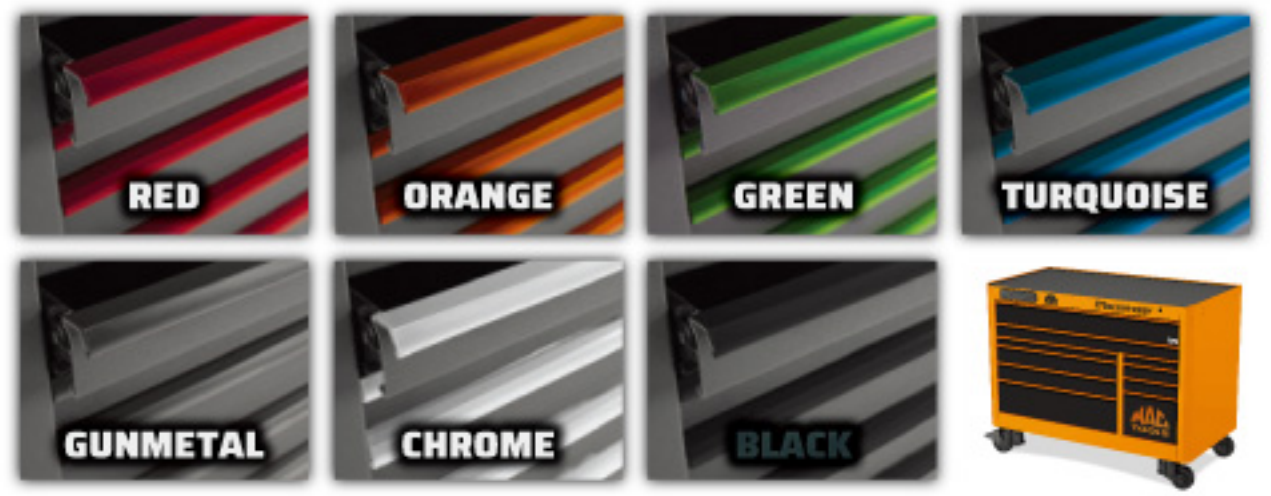

DRAWER PULLS CHOICE

*詳しくは、地区担当バンまでお問い合わせください。

**MAC
TOOLS**

www.mactools.jp

マックメカニクスツールズK.K.

〒224-0041 神奈川県横浜市都筑区仲町台 1-33-1
TEL.050-5527-5125 FAX.045-507-7835

- 印刷色の表現に限りがある為、実際の色とは異なって見える製品がございます。
- お届けまでに、お時間をいただく場合がございますので、予めご了承ください。
- 仕様と外観は、改良等により予告なく変更することがございます。

地区担当バン